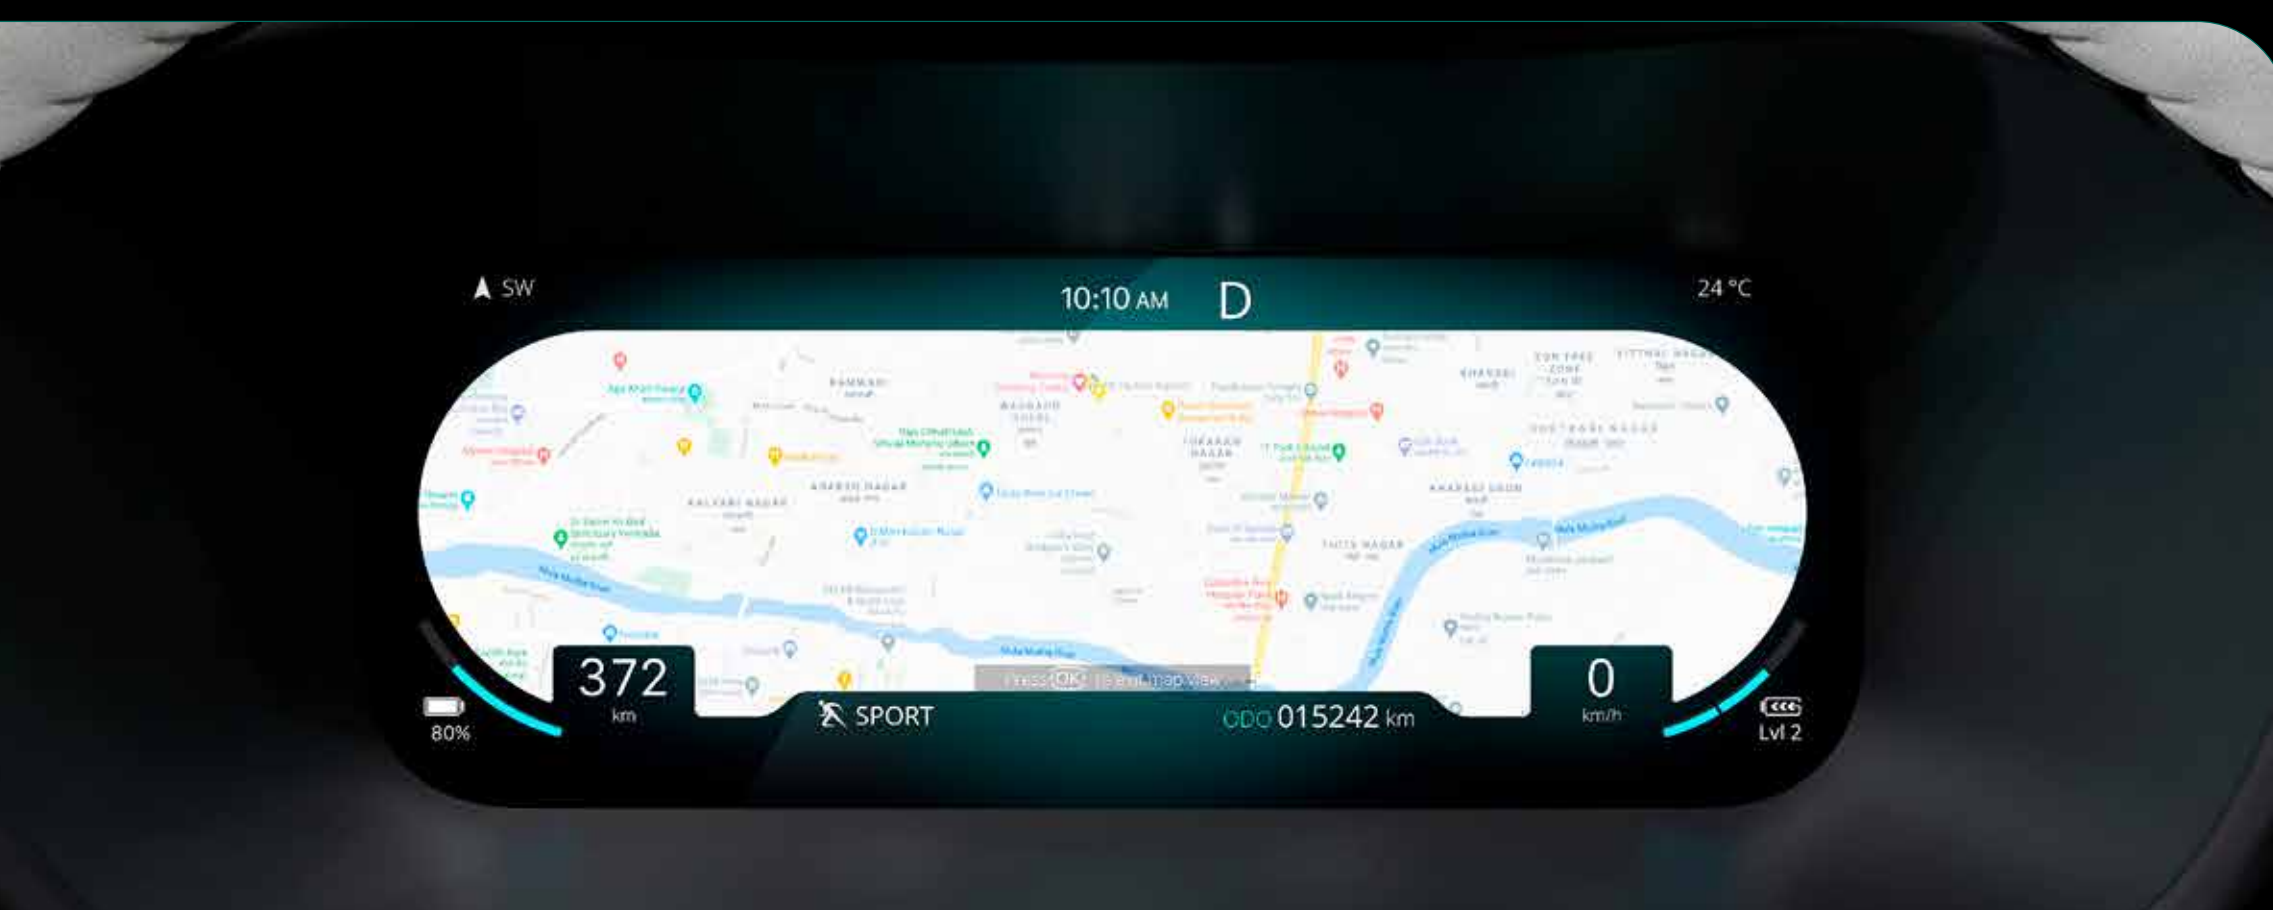

digital cockpit

High-definition fully reconfigurable instrument cluster.

Multi-dial view in cluster.

Embedded maps for a safe, intuitive and enriched driving experience.

wireless charger

Charging with no strings attached.