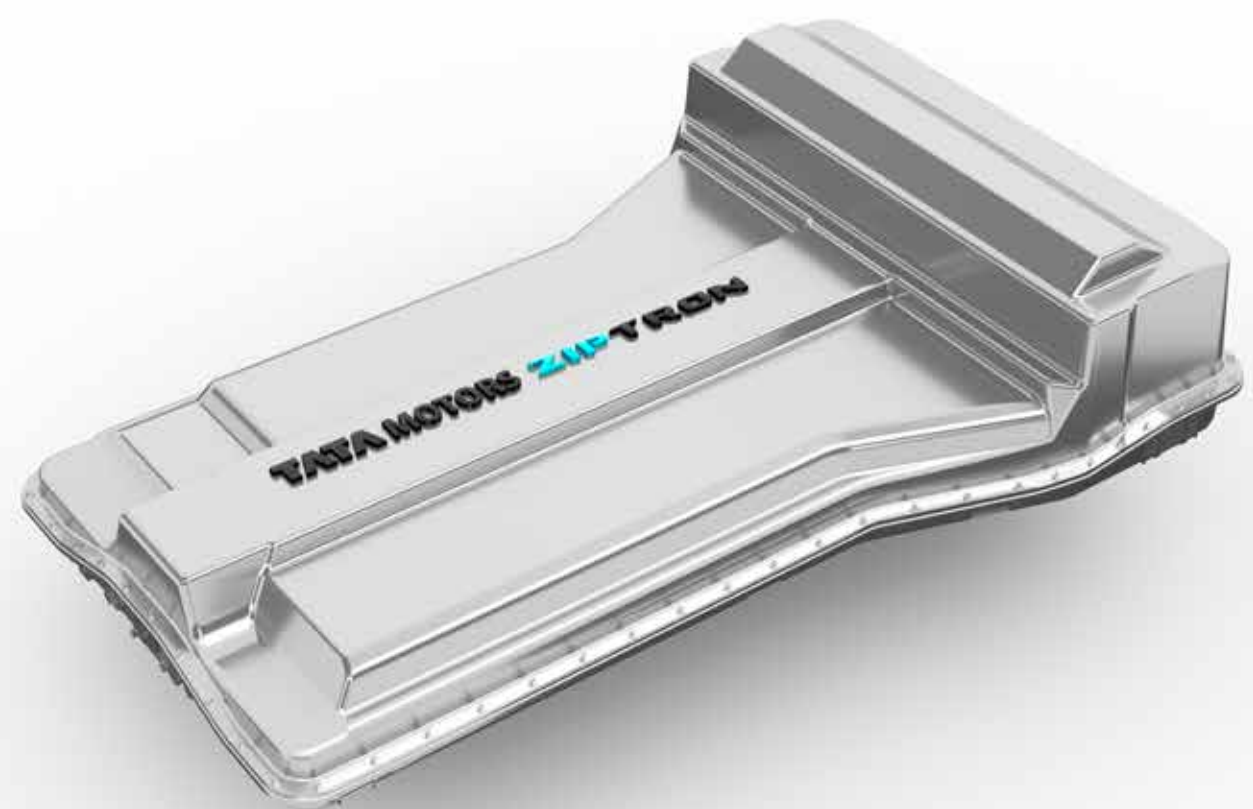

liquid cooled battery pack

Long lasting battery, ideally suited for Indian driving conditions.

power electronics

Smart algorithms to control vehicle electronics.