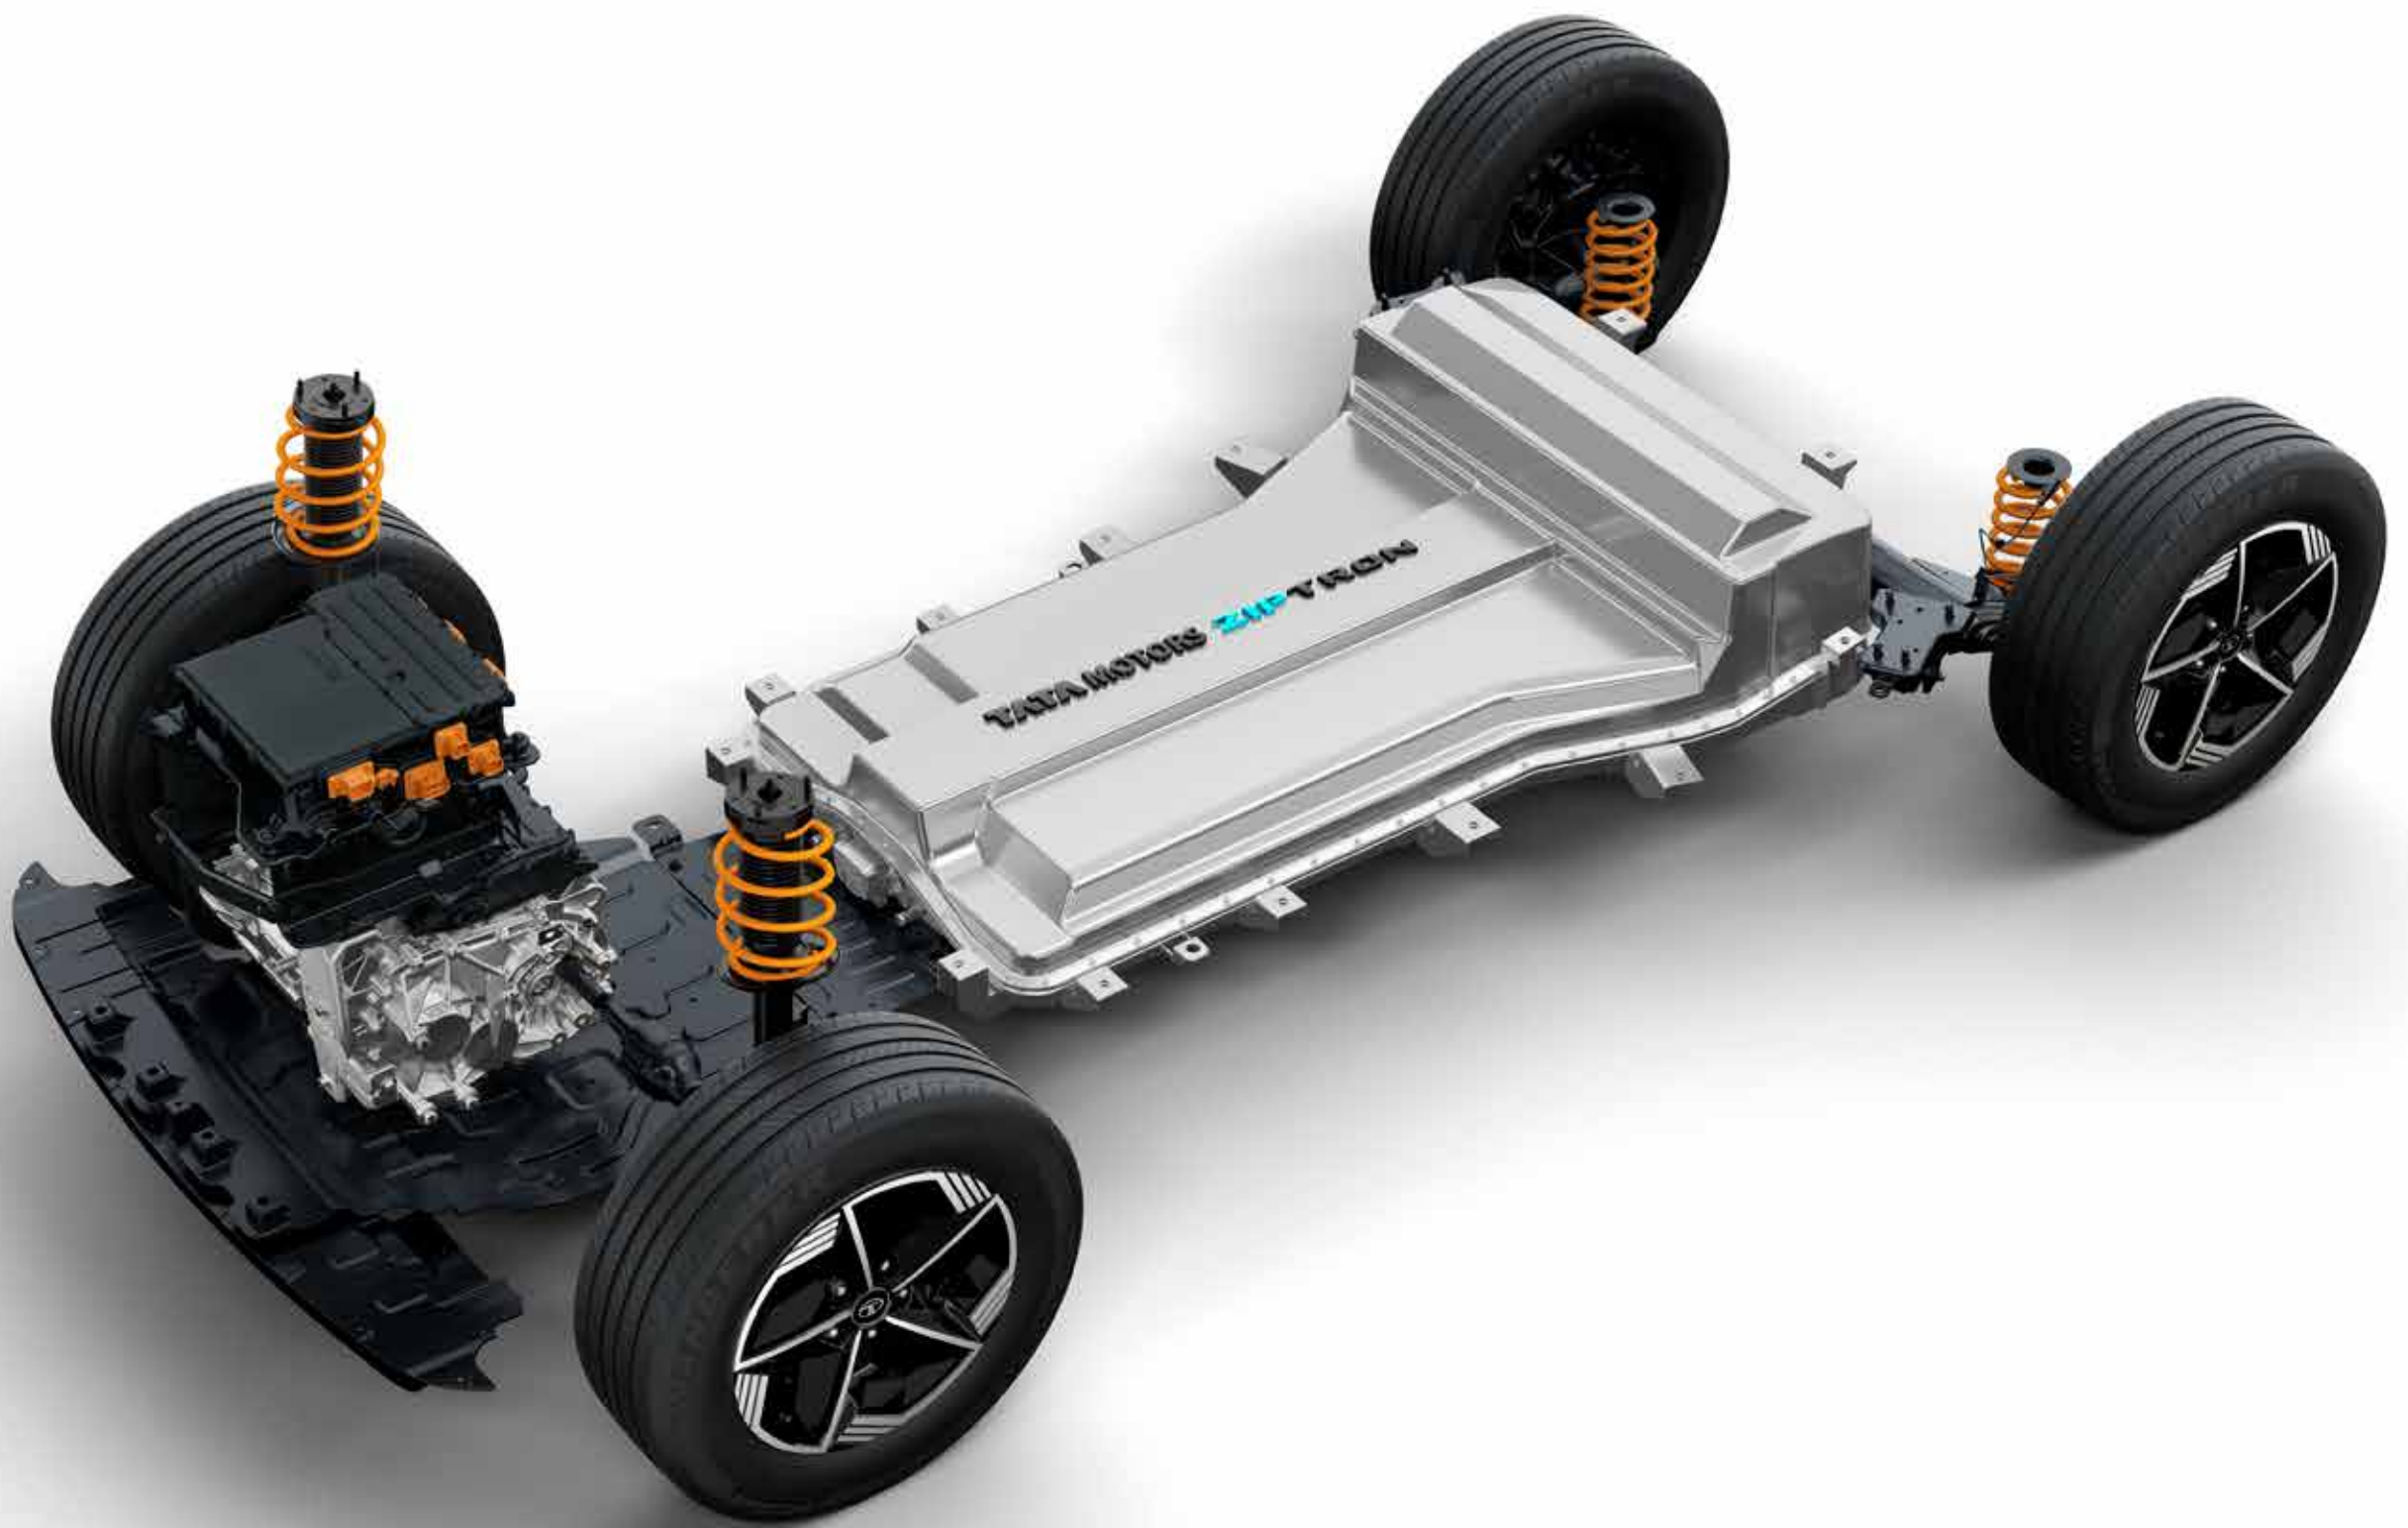

paddle shifters

Enjoy intuitive on-the-go energy regen.

multi drive modes - eco, city & sport

Whatever your driving style, we've got you covered.

Nexon.ev — architecture

range

Say yes to long drives! 465[#] km in a single charge.

0-100 in 8.9^s

Fast when you need it to be.

power output of 106.4 kW

Unleash the power of electric.

instant torque of 215Nm

Instant torque equals instant fun.

IP67

Drive worry-free with high ingress protection standards.